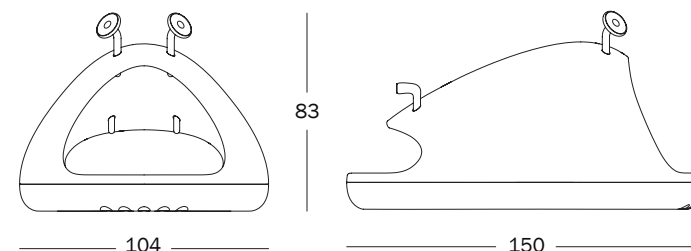

“ Nido is a friendly monster, a protective shell, a den to shelter in and stretch out on your tummy, like lying on the grass.”

colours /

Roof / Yellow 1025 C
Base / Green 1290 C
Antennas / Grey Anthracite 1420 C