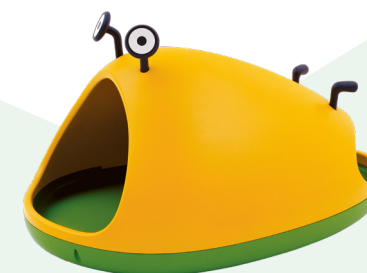

# Nido

design **Javier Mariscal** / 2005

This strange creature, designed by Javier Mariscal, greets you with its open mouth and wide-eyes, and will be an ideal playmate for your children when they will want to mess around. We want to tickle his feet, to cross it as if being within a tunnel, to cling to his eyes or to climb on its back.

Made of polyethylene in rotational moulding, Nido is durable, easy to clean and also suitable for outdoor use. Inside there is a floor with a grass style pattern and graffiti on the underside of the roof. It's a hut, hiding place, cozy nest and cave in one combination.

## material /

rotational-moulded polyethylene. Floor with grass style pattern and graffiti on underside of roof. Suitable for outdoor use.

“ Nido is a friendly monster, a protective shell, a den to shelter in and stretch out on your tummy, like lying on the grass.”

colours / 

Roof / Yellow 1025 C  
Base / Green 1290 C  
Antennas / Grey Anthracite 1420 C

**Javier  
Mariscal**

Mariscal's professional activity has always moved easily and confidently from one discipline to another, thanks to his untiring curiosity and his passionate drive for innovation, contributing to make everyday life more interesting, easier and friendlier. Mariscal is internationally renowned and his work reverberates widely in the media, due to the fact that he knows how to communicate directly with the general public, as does his work. Since his great speciality is drawing, his approach to any commission is an artistic one, using a universal, timeless language which adds value, uniqueness and emotional depth to his projects.