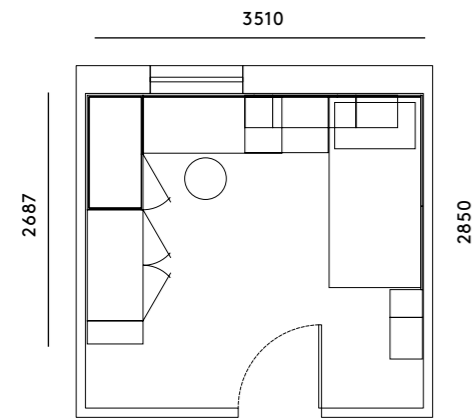

Boiserie panels Marina color that “hug” both desk and bed + Wardrobe with decorative handles “stick shape” N23 + boxes Marvil hanging over the bed.

disegno tecnico:

finiture:

olmo chiaro

bianco

marina

muschio